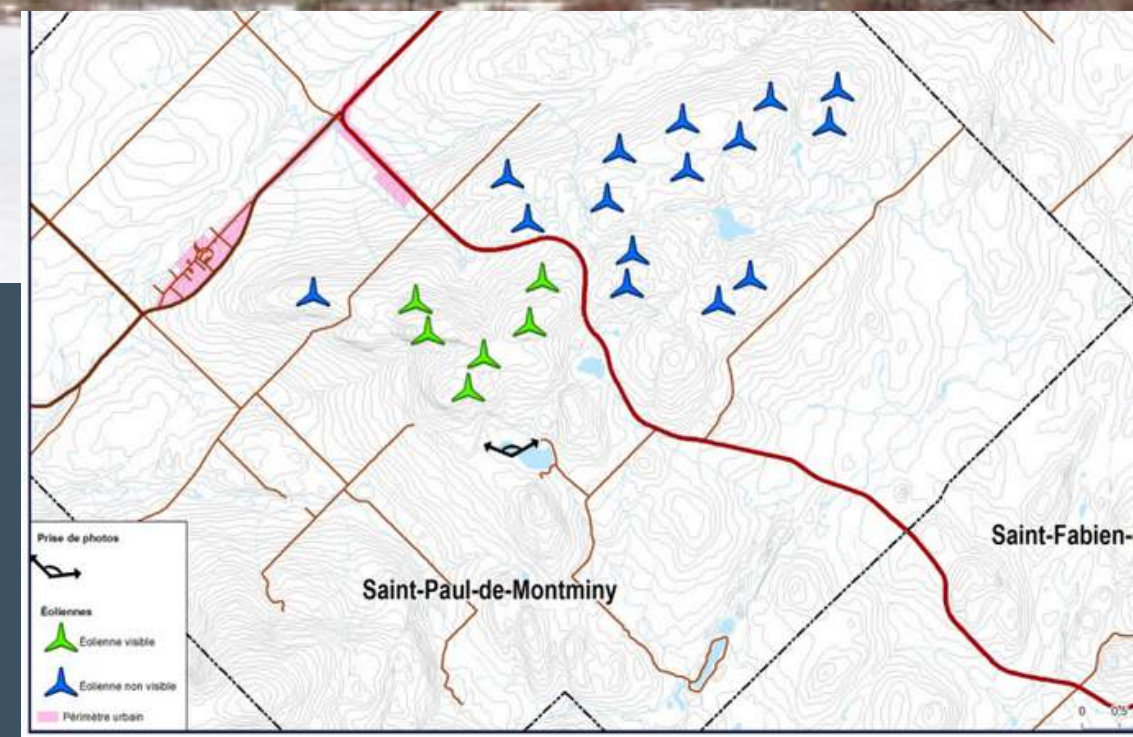

# LAC GOSSELIN

## Panorama

Panorama original

Localisation

Projet éolien	Photographie	Simulation	PESCA
	Coordonnée X, Y 319 673, 5 174 075 m	Configuration des éoliennes 20	
	MTM, zone 7	Hauteur des tours des éoliennes simulées 118 m	
	Direction de la photographie 337°	Nombre total d'éoliennes du projet 28	

**Simulation visuelle, 3 mai 2024**

A wide-angle photograph of a winter landscape. The scene is dominated by snow-covered evergreen trees in the foreground and middle ground. In the background, a valley opens up, showing a small cluster of buildings and a road. The sky is a clear, pale blue. The word "MERCI" is written in large, white, sans-serif capital letters across the center of the image.