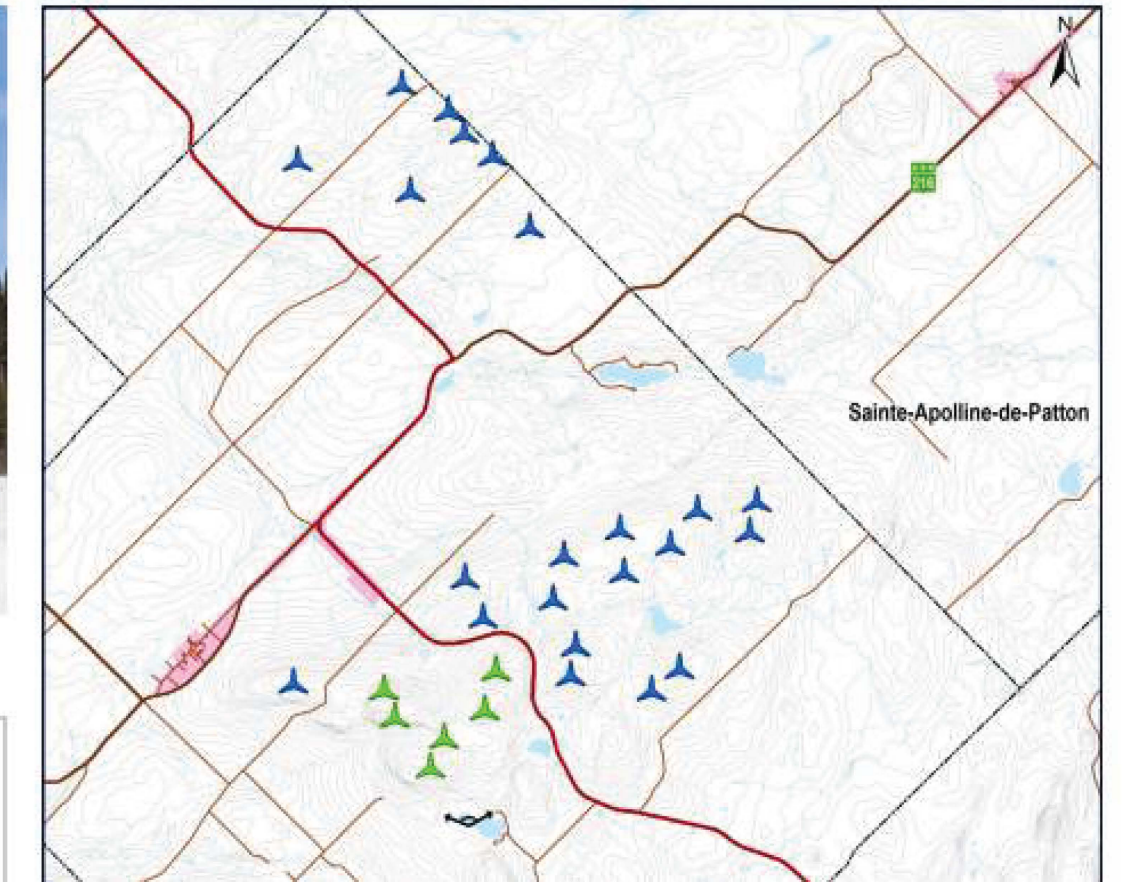

# LAC GOSSELIN

## Panorama

Panorama original

Localisation

Projet éolien	Photographie	Simulation	PESCA
	Coordonnée X, Y 319 673, 5 174 075 m	Configuration des éoliennes 20	
	MTM, zone 7	Hauteur des tours des éoliennes simulées 118 m	
	Direction de la photographie 337°	Nombre total d'éoliennes du projet 28	

**Simulation visuelle, 3 mai 2024**

A wide-angle photograph of a winter landscape. The scene is dominated by snow-covered evergreen trees in the foreground and middle ground. In the background, a valley opens up, showing a small cluster of buildings and a road. The sky is a clear, pale blue. The word "MERCI" is written in large, white, sans-serif capital letters across the center of the image.